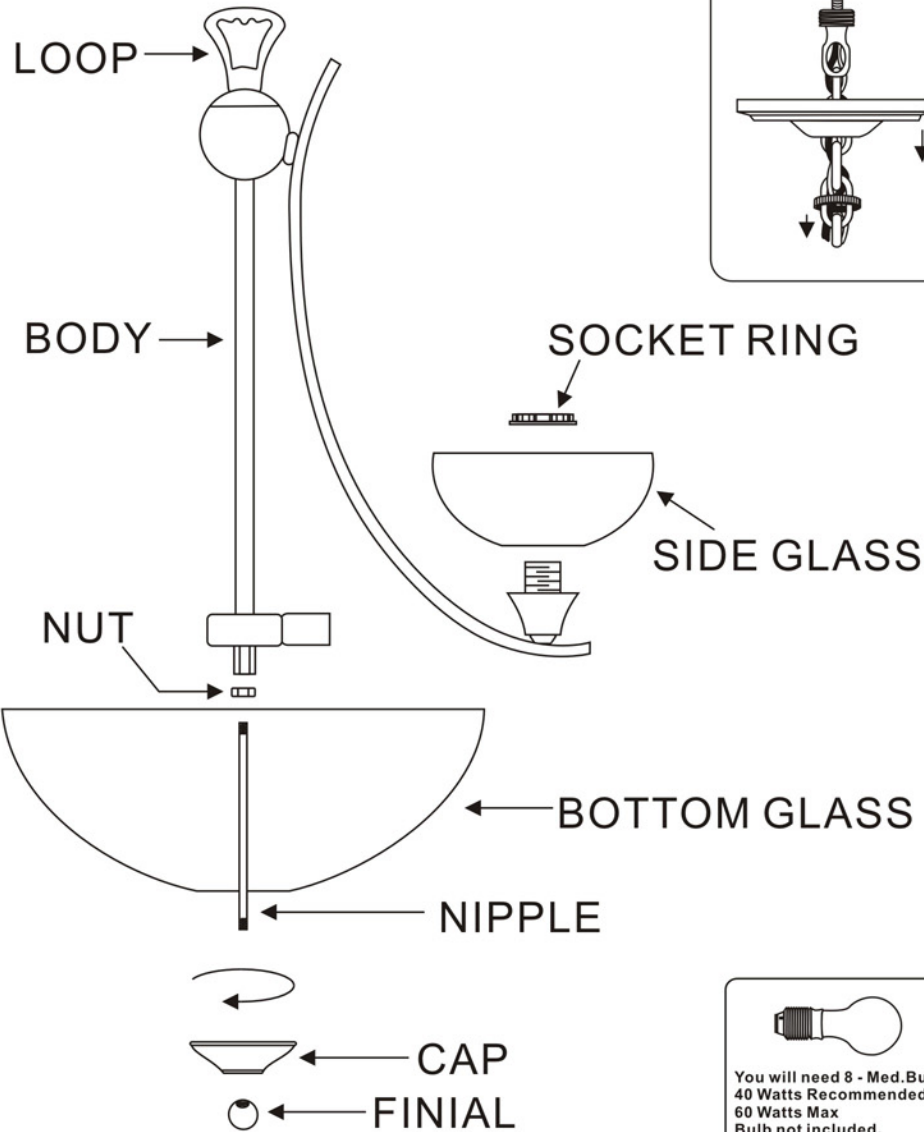

MODEL#:29765 ASSEMBLY AND DRESSING INSTRUCTIONS

You will need 8 - Med. Bulb
40 Watts Recommended
60 Watts Max
Bulb not included.

ITEM NUMBER:# 29765 INSTRUCTIONS

WARNING:

Electrical Danger Turn Power Off

All electrical components must be installed by a licensed electrician in accordance with the National Electric Code and the appropriate local electrical codes.